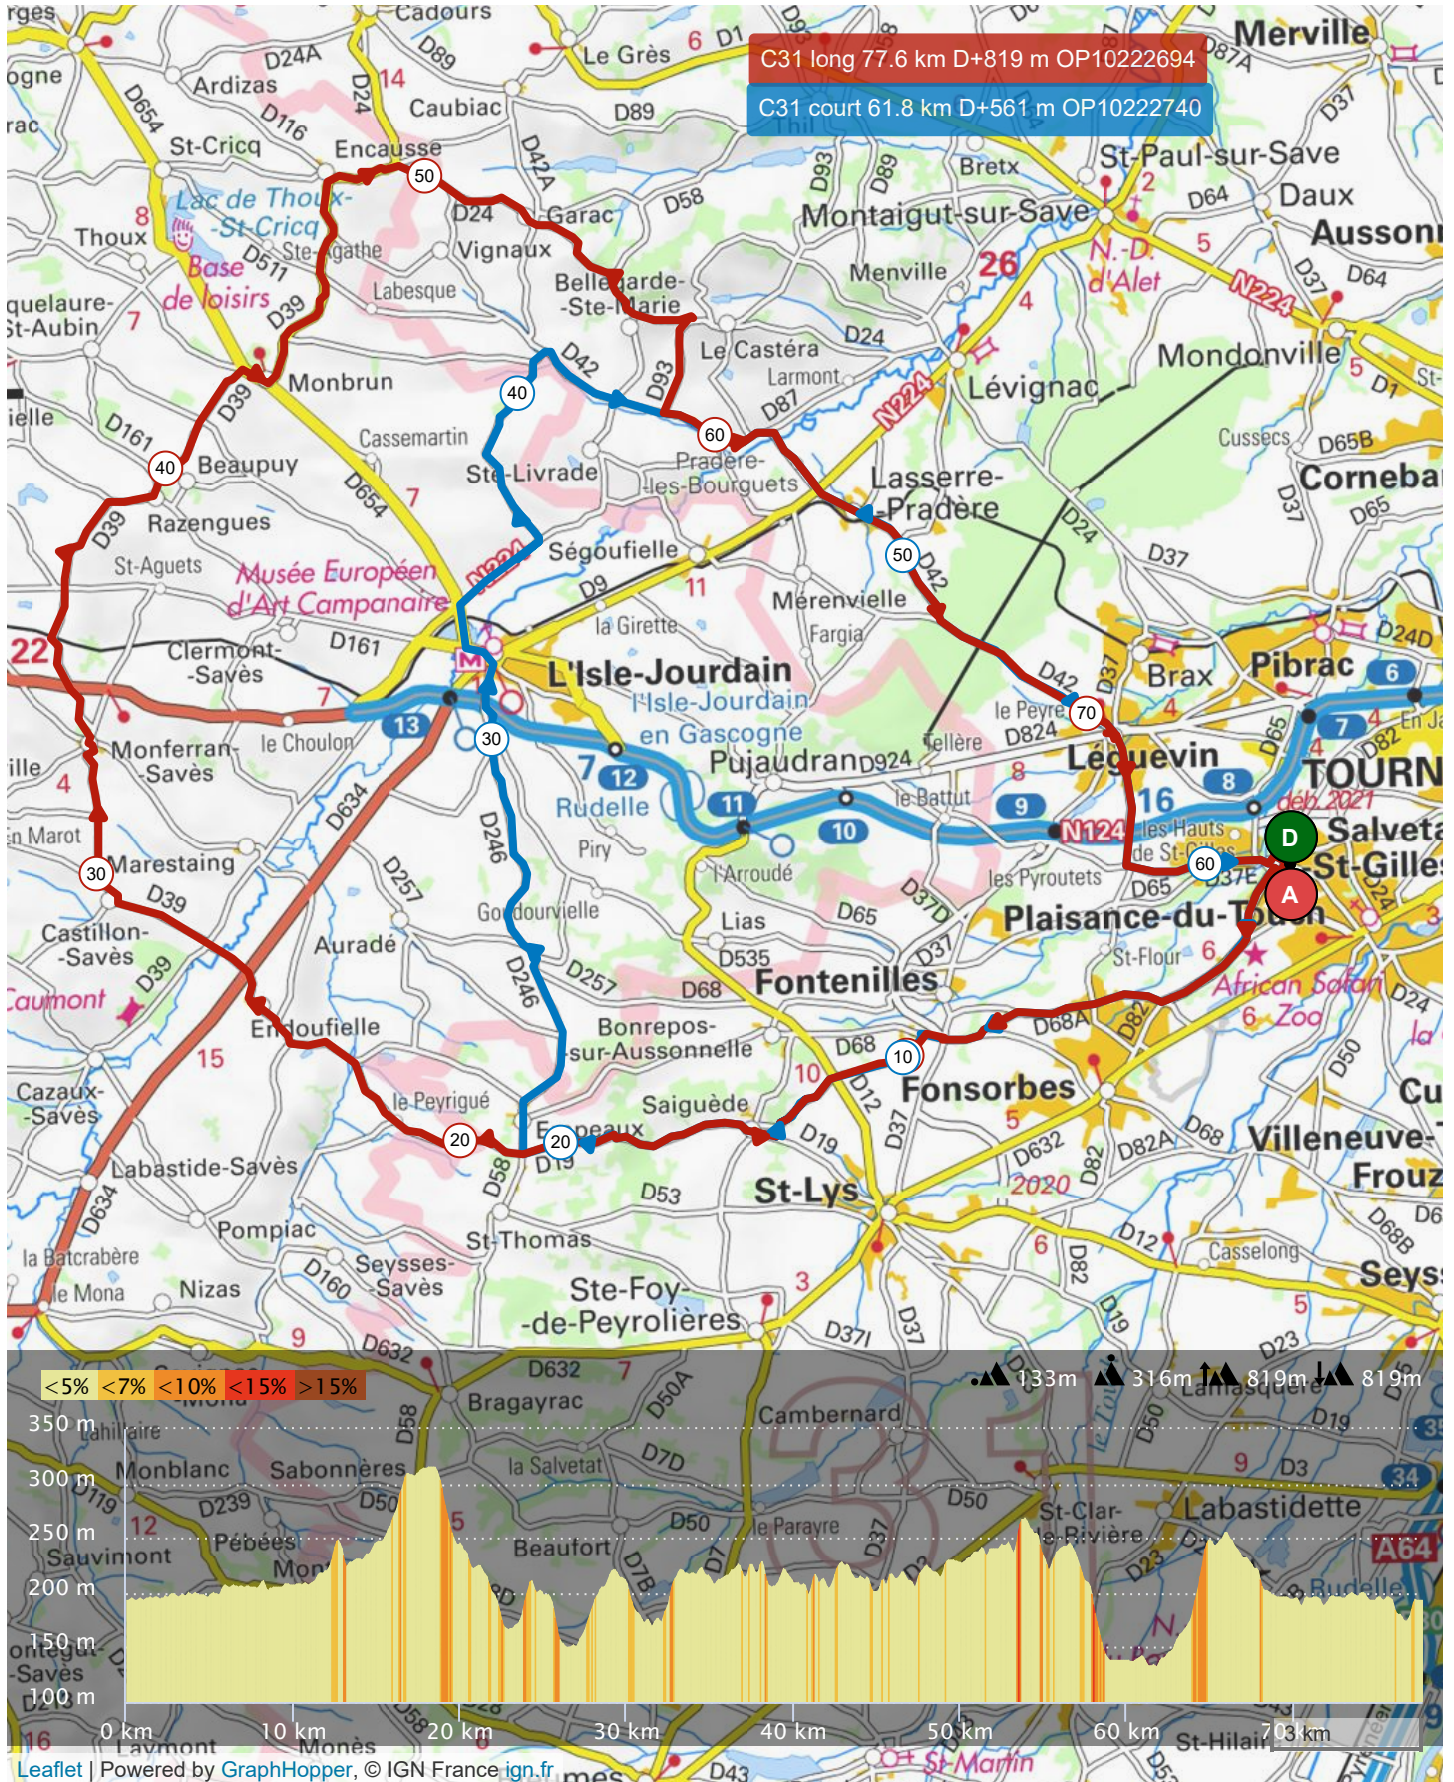

# 10222694 | Cyclisme - Route | Circuit 31 long 77 km jpm  
 La Salvetat-Saint-Gilles -> La Salvetat-Saint-Gilles  
 ↳ 77.61 km ⬆️ 819 m ⬆️ 819 m ⬆️ 133 m ⬆️ 316 m

Leaflet | Powered by GraphHopper, © IGN France ign.fr

© 2020 Openrunner