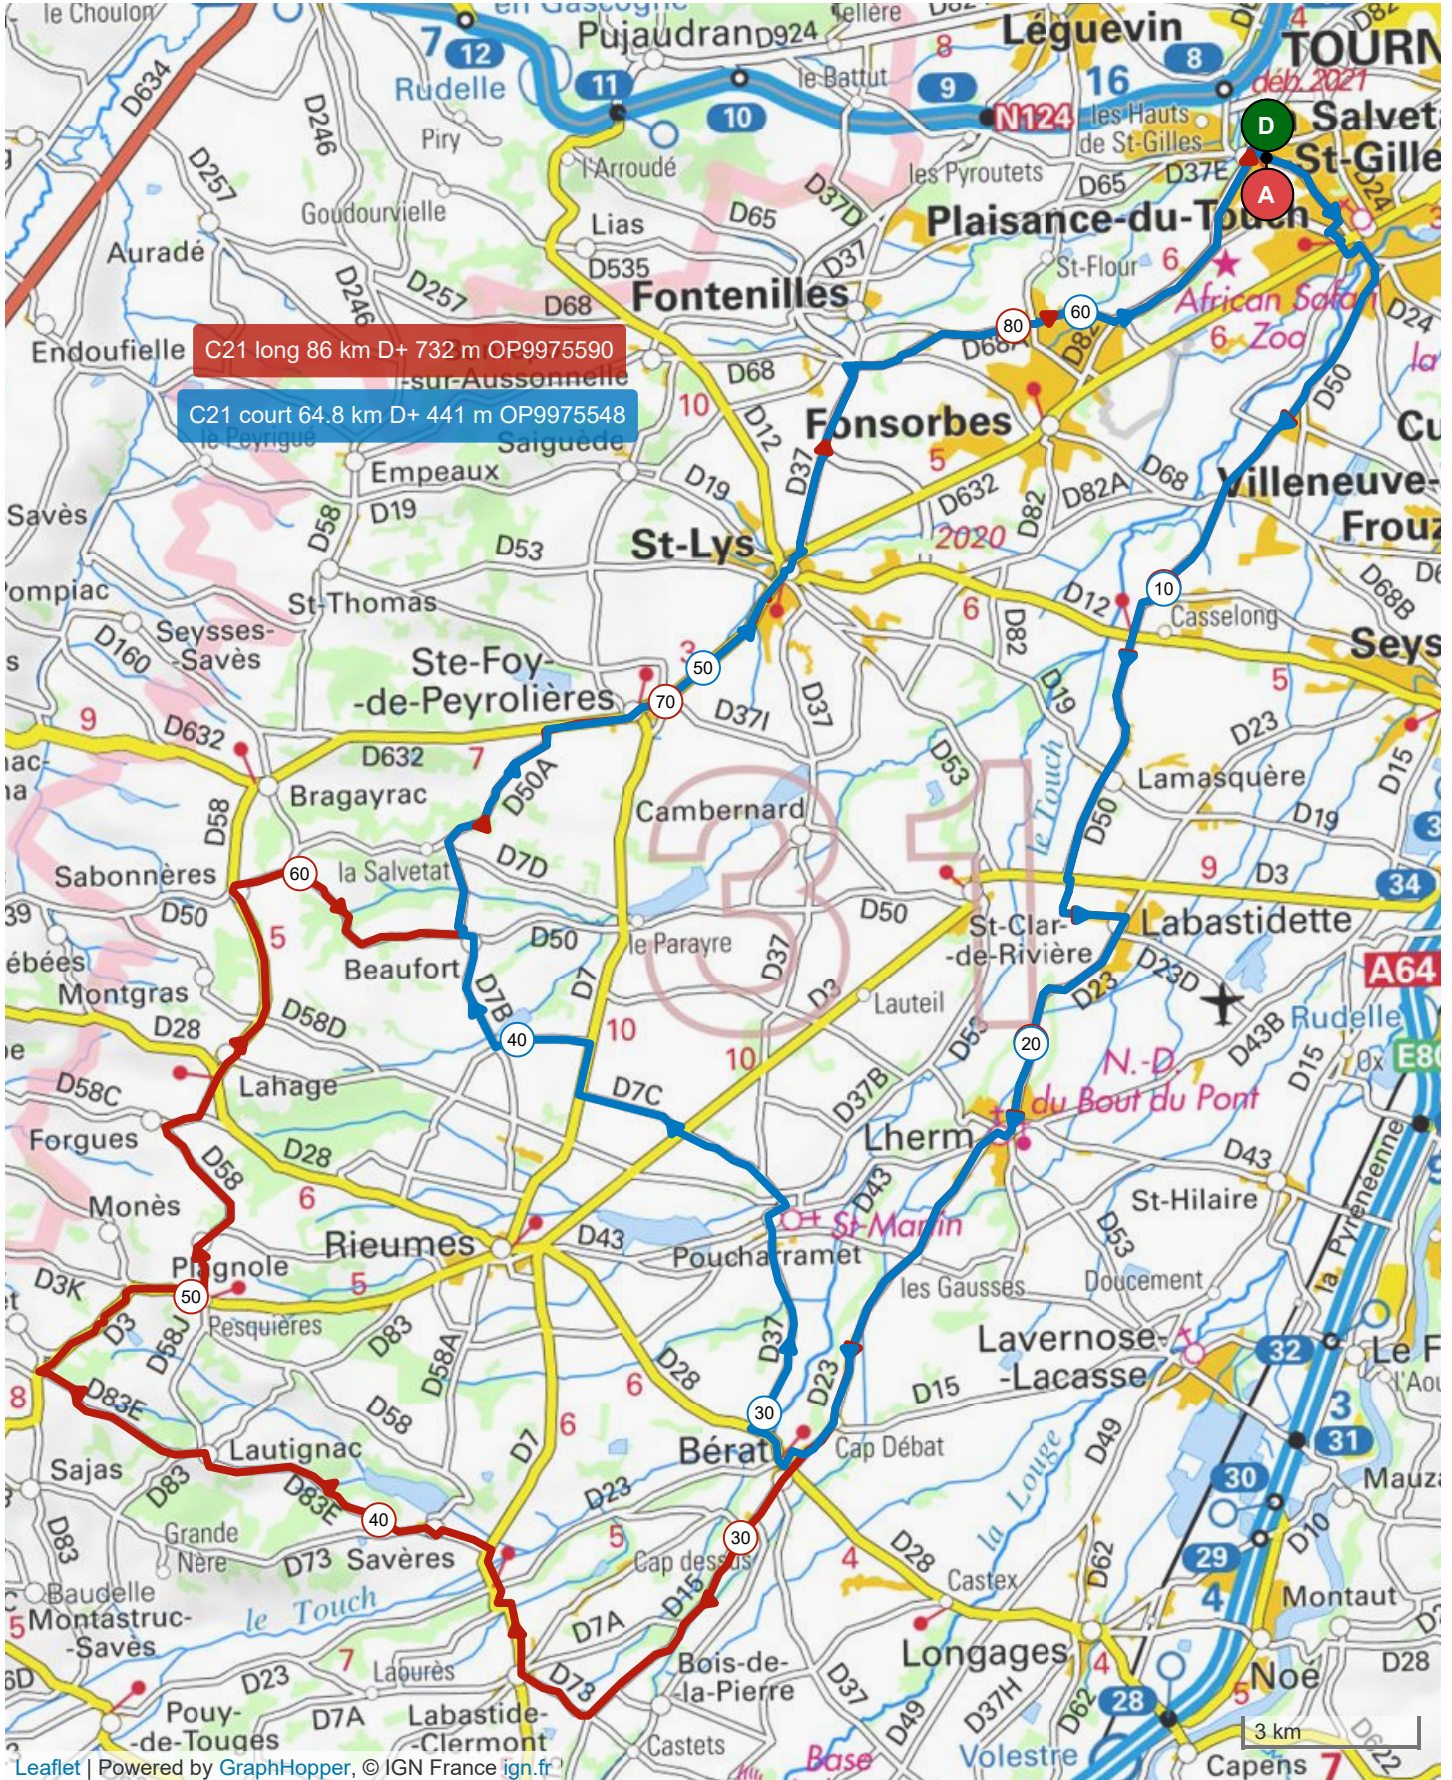

# 9975548 | Cyclisme - Route | Circuit 21: cours: 65 km  
 La Salvetat-Saint-Gilles -> La Salvetat-Saint-Gilles  
 ↳ 64.887 km ⬆️ 411 m ⬆️ 411 m ⬆️ 165 m ⬆️ 303 m

Leaflet | Powered by GraphHopper, © IGN France ign.fr

© 2020 Openrunner