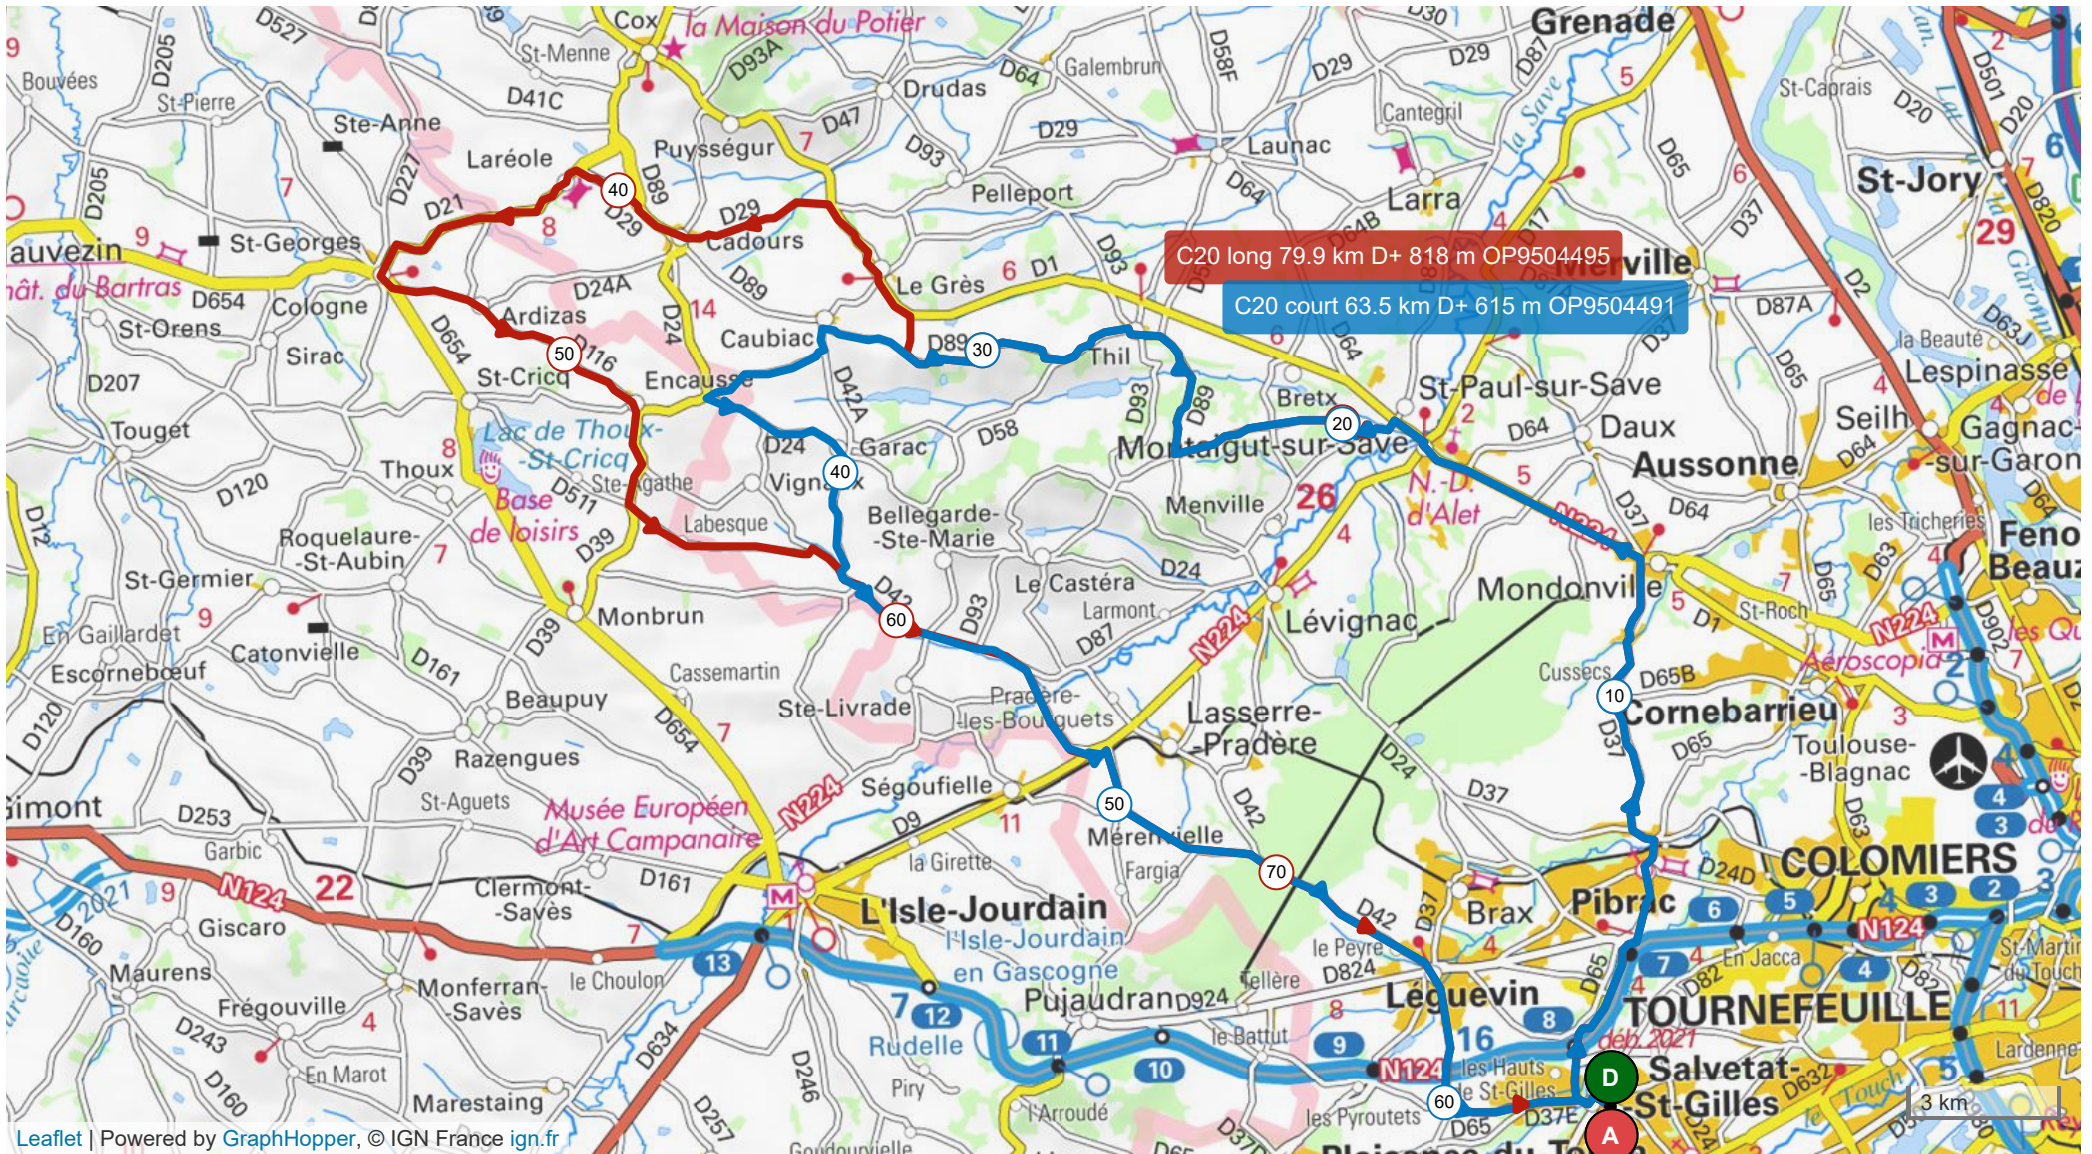

# 9504495 | Cyclisme - Route | Circuit 20: long: 80 km  
 La Salvetat-Saint-Gilles -> La Salvetat-Saint-Gilles  
 79.922 km 818 m 818 m 123 m 276 m

Leaflet | Powered by GraphHopper, © IGN France ign.fr